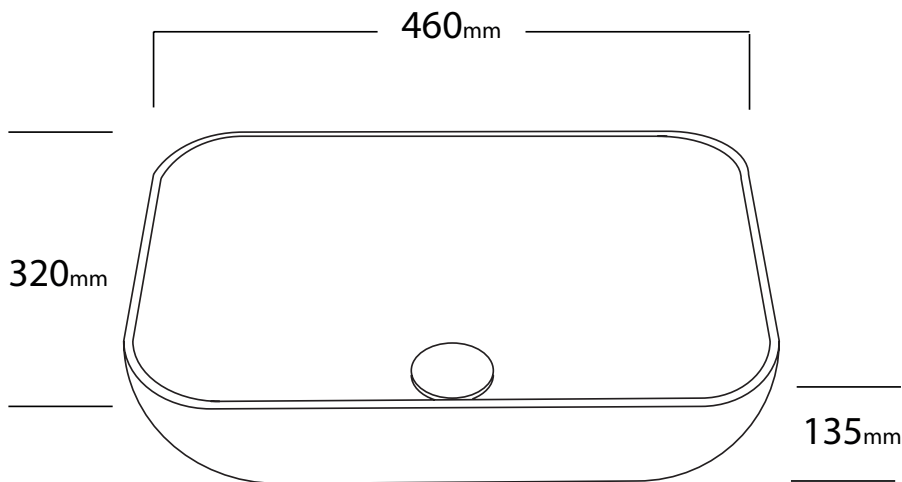

Diagrams not to scale.  
All dimensions in mm tolerance of +/- 10mm

Specification:

- Use a Unslotted waste with this basin

Unit Weight:	8.4kg
Material	Ceramic