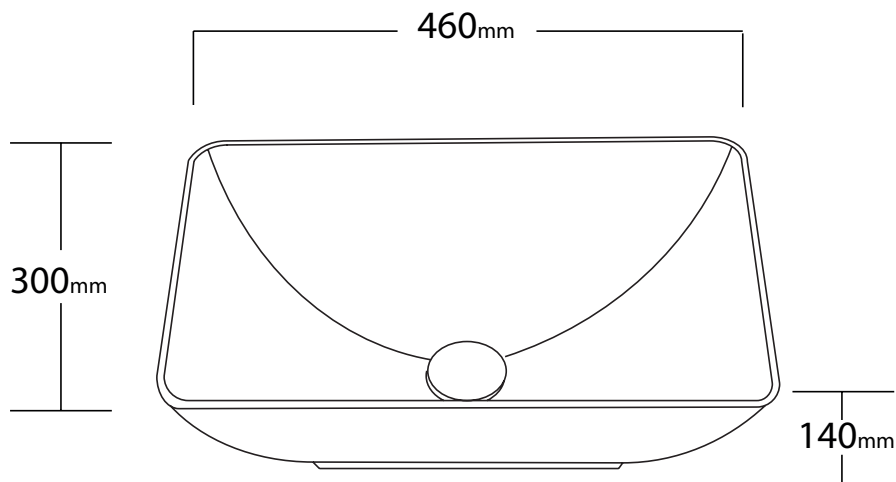

Diagrams not to scale.  
All dimensions in mm tolerance of +/- 10mm

Specification:

- Use a Unslotted waste with this basin
- Suitable for Evolve, Everest, Sonar, Cruise, Virtue. Calibre, Classic, & Accents

Unit Weight:	8.3kg
--------------	-------

Material	Gel Cast
----------	----------